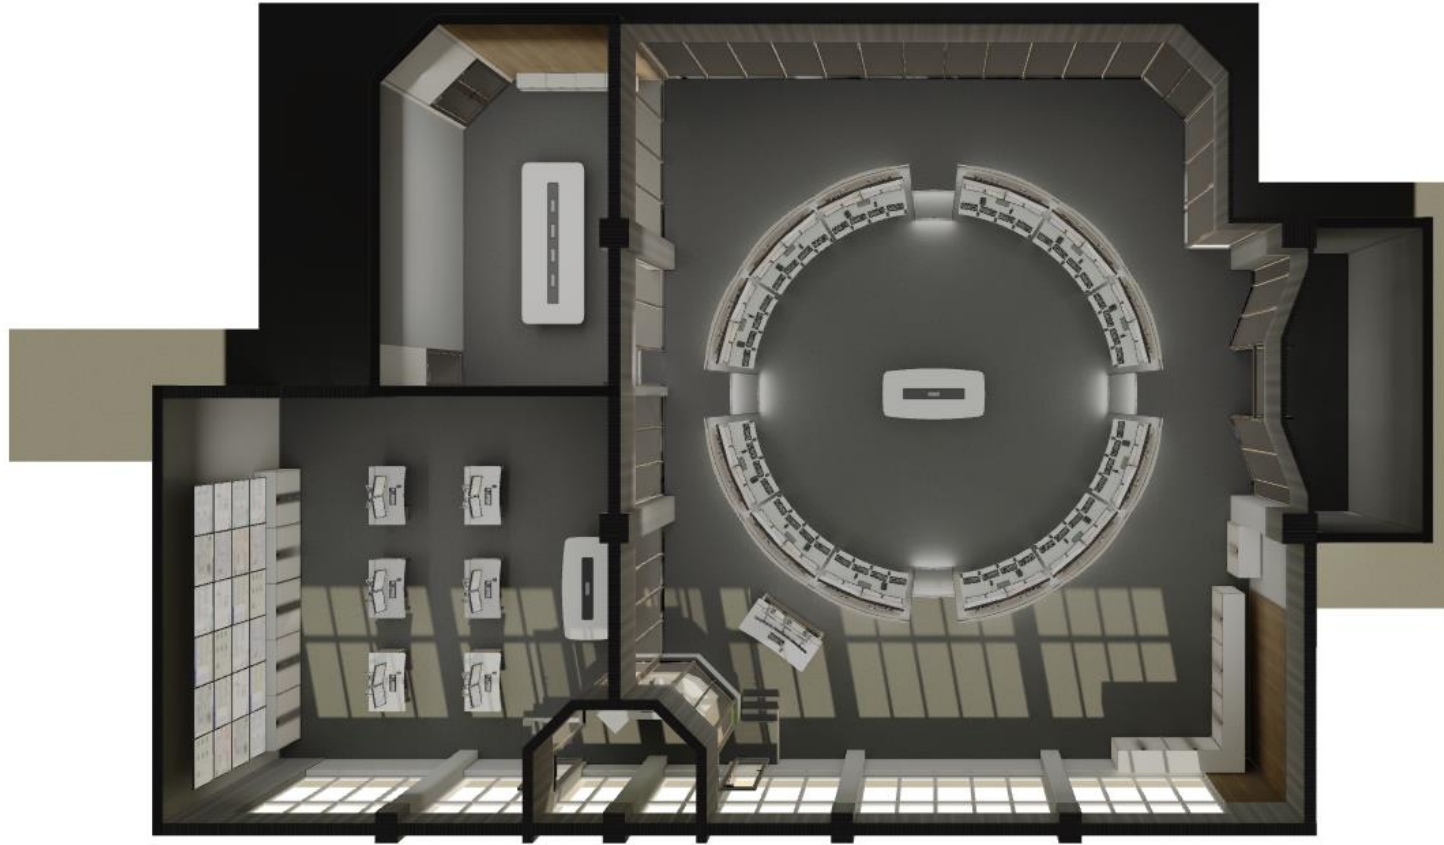

COMPREHENSIVE DESIGN SERVICE