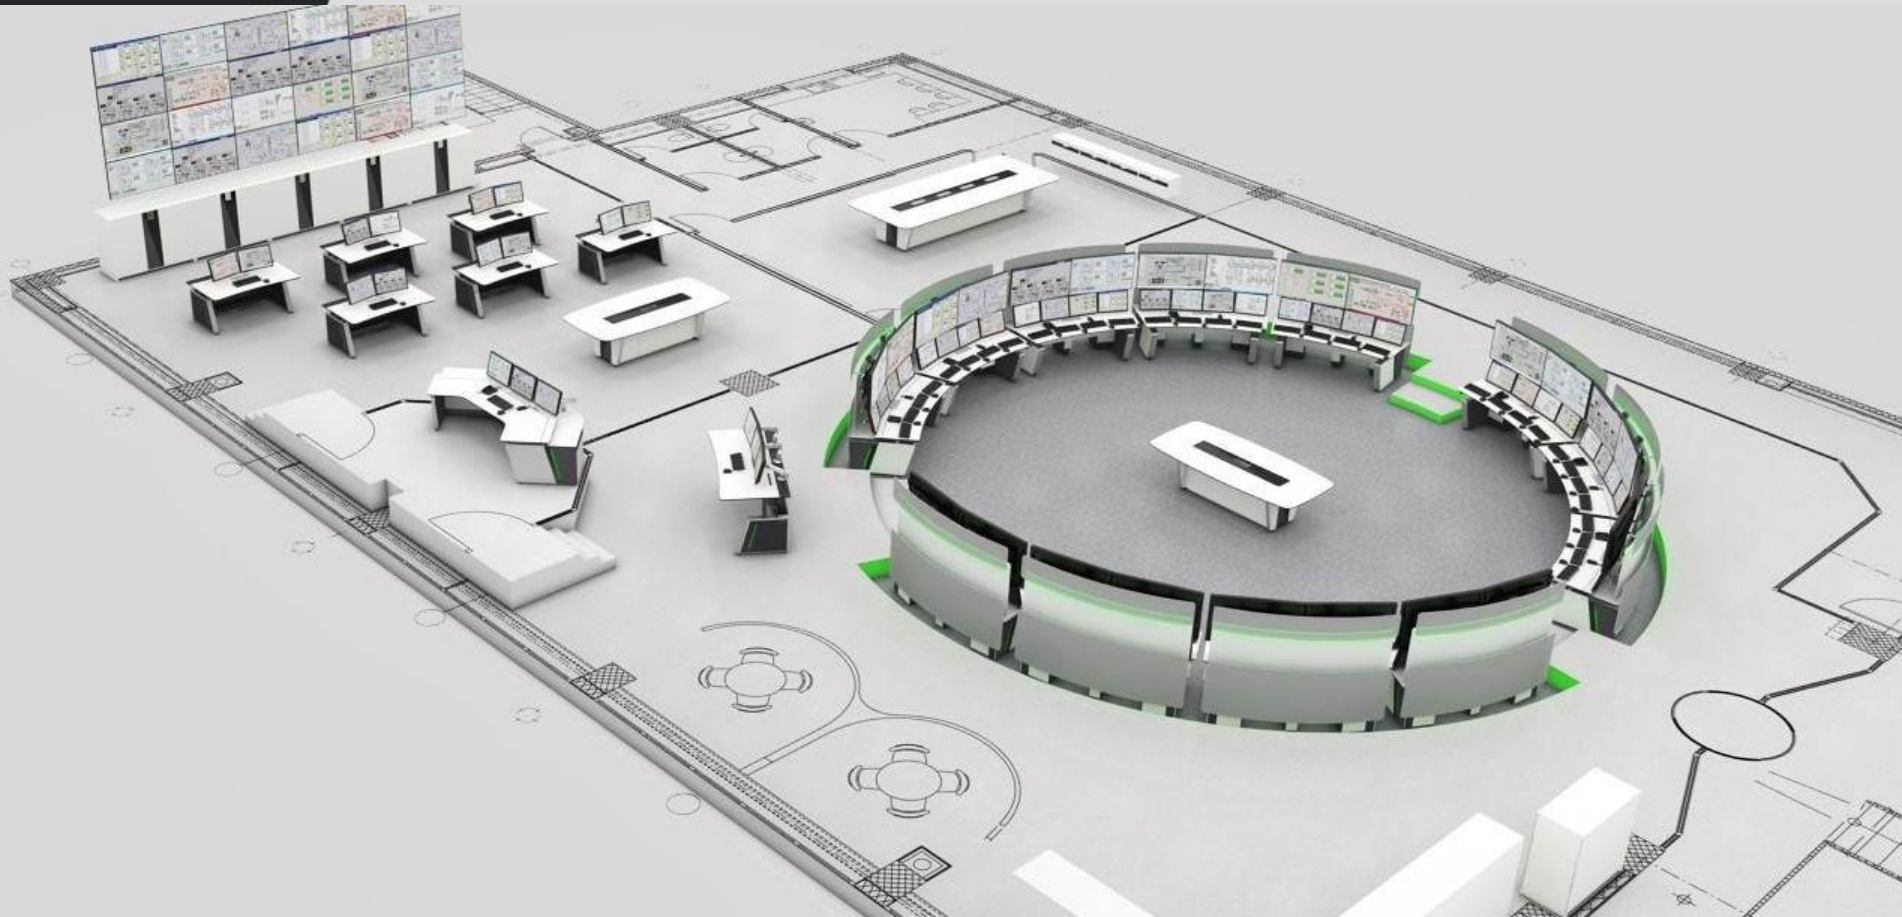

COMPREHENSIVE DESIGN SERVICE