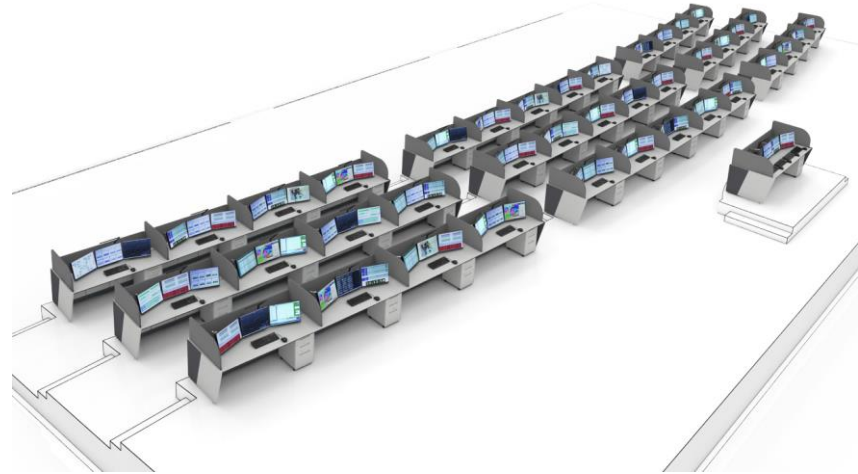

Critical Infrastructure and Coastal Protection Authority Installation: 2021

**CRITICAL
INFRASTRUCTURE &
COASTAL PROTECTION
AUTHORITY**