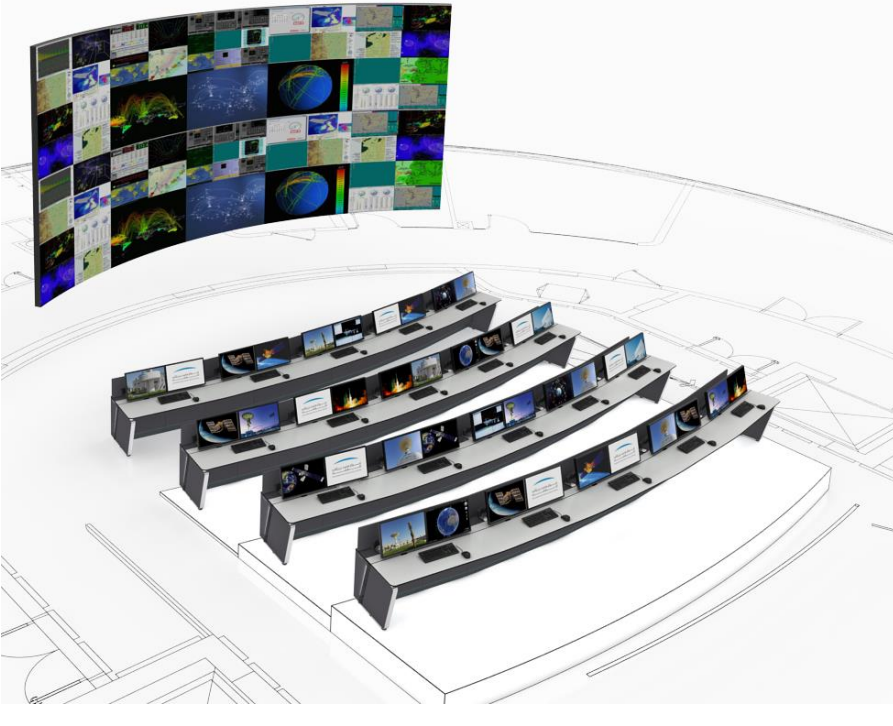

# Mohammed Bin Rashid Space Centre

Full scope of control room furniture  
Installation: 2024