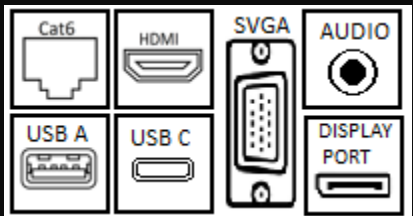

Wave

The Wave is mounted virtually flush on a desk surface with plug tops still attached and keeps all power outlets out of sight. Easily mount the unit by using a cut-out in the desk surface. This one of a kind power outlet solution allows you to connect or disconnect your plug tops with ease.

The Wave can be lowered back to its recessed position leaving only the cables protruding from the desk surface. The unit is constructed in aluminum with several finishing option to suit any work surface.

- Aluminum frame in White, Black or Silver
- Socket colour in White, Black or Grey
- 30W, 65W or 100W USB type C options
- Quick and easy installation

Data / AV options