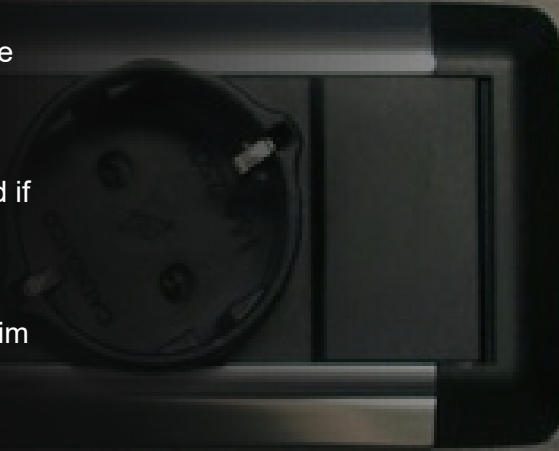

Slimline Omega

The Omega system allows the user to customize the number of power, voice/data, switch and protection devices according to their individual needs as well as specify the layout.

Designed to be a cost-effective solution, it is available in a standard, dual, or hybrid power option. Power protection modules or dual voltage systems can also be included if required.

Features a unique swivelling cable strain relief system to ensure that your cables are neat, organised and safe, designed to increase the space on any surface through a slim and space efficient design.