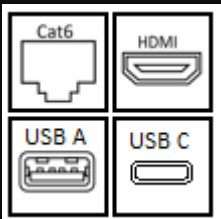

Data / AV options