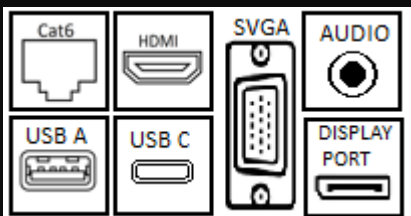

Data / AV options