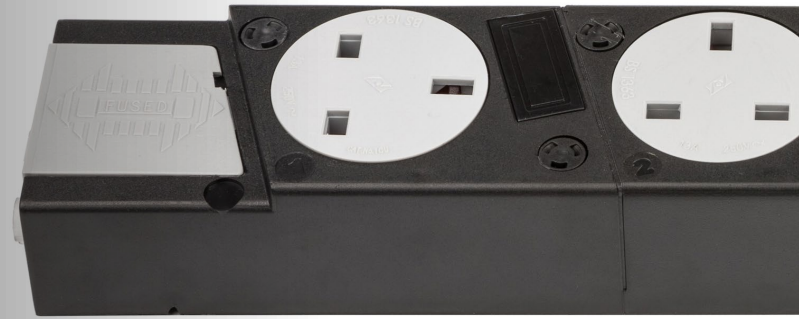

Below Desk Power

Oblique

An affordable modular power & data system, perfect for an expanding business with it's 3PP interconnective capabilities.

The Oblique range is an electrical power system which is available in two, three and four way outlet options.

The Oblique range is made from a high grade plastic material. Each version can be supplied with a variety of switch options as well as fuse options.