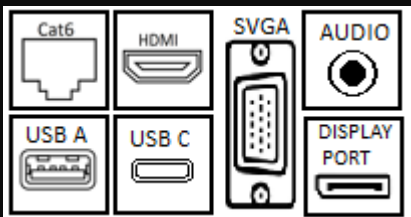

Data / AV options