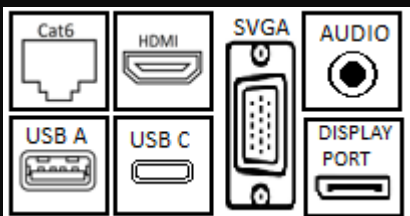

Data / AV options