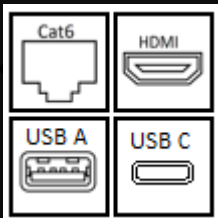

Punto

A complementary addition to any desktop, Punto provides options for USB Smart or Wireless Charging, single power outlet & peripheral connector ports.

Simple but effective, the Punto is fast becoming one of our most popular products.

Quick and easy to install the desk collar has been engineered for strength. A locking ring secures the unit firmly yet allows for easy removal for retrofitting or relocation.

The Punto is available in 80mm or 95mm options and sits almost flush with the desk surface. This product uses minimal space incredibly efficiently.

- Available with UK socket with 3A Reset fuse.
- Can be supplied with or without the Cable Pull Through Feature.
- Can be supplied with combinations of power, data and voice in same unit.
- Minimal space required for installations.

Data / AV options