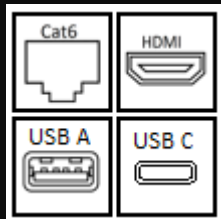

Vertical Powerdock

Vertical Powerdock provides a discrete solution for power, data and USB charging.

Most commonly used in boardrooms, meeting rooms and breakout areas, our Vertical Powerdock provides an elegant solution for Power, USB Charging, Data and AV sockets on the work surface.

Our PD3 version can even be closed whilst in use providing the ultimate discrete solution. Quick and easy to install the Vertical Powerdocks can be customised to suit individual requirements.

- 80mm & 95mm options
- Aluminum Extrusion in White, Black or Silver
- Socket colour in White, Black or Grey
- 30W, 65W or 100W USB type C options
- Mark 1 version is IP54 rated and so ideal for use in kitchens
- Easy installation
- User-friendly with shuttered power outlets

Data / AV
options