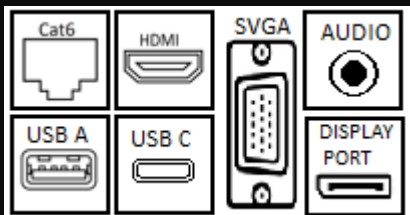

Data / AV options