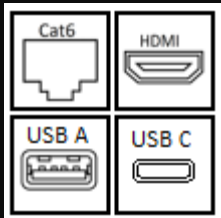

Protea

The Protea above desk power and data unit has been designed to fit in with today's contemporary office desking and design.

A modular aluminum-based workstation power outlet system that is completely customizable, with the user able to specify the exact number and type of power, voice/data, switches and protection devices they require.

The layout, configuration and colours can also be ordered to suit individual requirements.

The Protea is designed with ease of use and accessibility in mind a perfect solution for an "active working" or communal office environment .

- Multiple desk mounting options available
- Aluminum Extrusion in White, Black or Silver
- Socket colour in White, Black or Grey
- 30W, 65W or 100W USB type C options

Data / AV
options