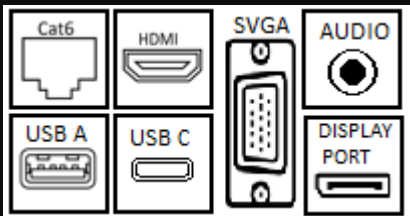

Focus

The Focus is designed to compliment any flexible meeting area. Providing a wide range of power, USB charging and data/AV solutions easy to access, a perfect blend of simplicity and style.

The Focus can be fixed to a table through an 80mm grommet fixing which also acts as an outlet for power, data and AV cables to pass through.

Alternatively, the Focus can act as a free-standing module to be used in pop up evens / meetings or where power is not always required.

- Within-desk or Free Standing
- Aluminum frame in White, Black or Silver
- Socket colour in White, Black or Grey
- 30W, 65W or 100W USB type C options

Data / AV options