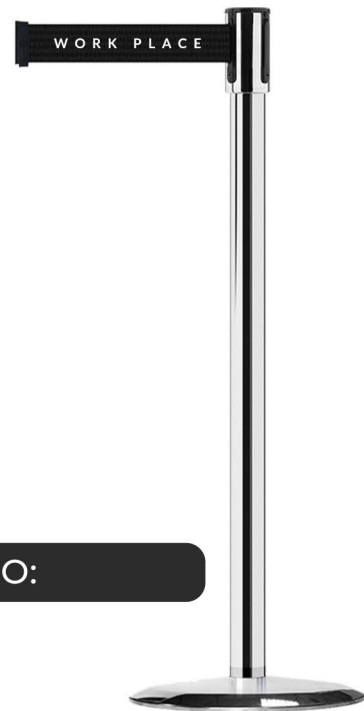

THE WORK PLACE STORY

Work Place was established in 2008. The company provides offering a full range of retractable belt barriers, robust and flexible signage solutions and the latest in innovative electronic technology like call forwarding and capacity monitoring Q puts customer experience at the forefront of your business for varied type including corporate banking, corporate companies, luxury hotels, showrooms, restaurants, and commercial offices/buildings.

From helping airports to retail, attractions to schools there's a reason we're established queue management specialists. Get in touch today to see how we can help you.

+971 50 671 2599

sales03@workplace.ae | sales04@workplace.ae