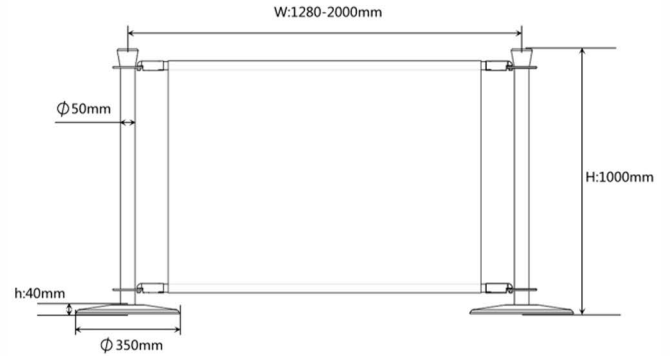

CAFE BARRIER

CAFE BARRIER DESCRIPTION

Creating outdoor & indoor private place. Promotion for specialties and advertisements.