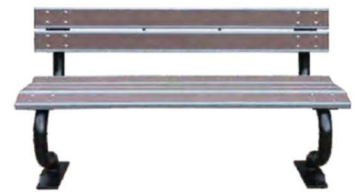

ITEM NO:

Material: Cast iron and Plastic wood

Product Size: 1500Lx558Wx810Hmm

Weight: 38.6kg

Finishes: Zinc spraying, Powder coating