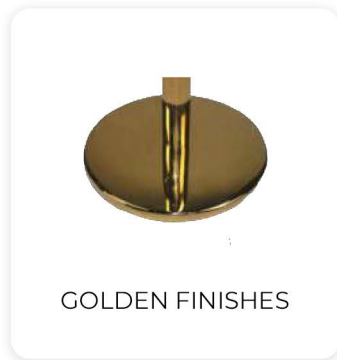

FINISHES OPTION