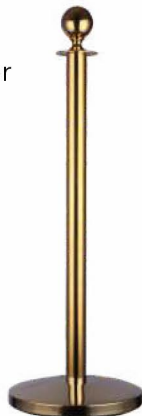

ITEM NO:

Tube: Dia 50.80mm
Cover: Dia 360mm diamond cover
Base: Concrete base / Plastic
Cement base
Overheight: Ball top 1000mm /
crown top 960mm / flat
top 905mm