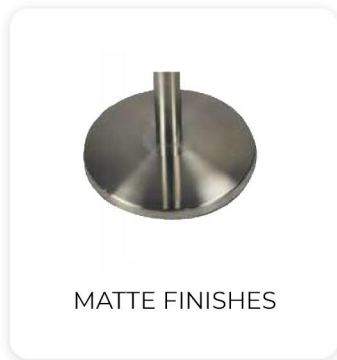

FINISHES OPTION