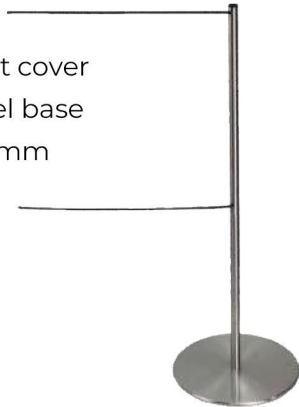

RETRACTABLE BELT BARRIER

PREMIUM STYLE

ITEM NO:

Tube: Dia 25mm
Cover: Dia 360mm flat cover
Base: Galvanized steel base
Overheight: 450/900mm