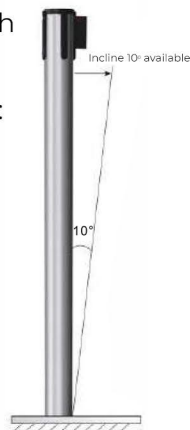

ITEM NO:

Belt: 2.3-3.6m length/4.8cm width
Tube: Dia 63.50mm
Internal spring-loaded assembly:
allows the post to lean about
10degrees in any direction.
Overheight: 1000mm