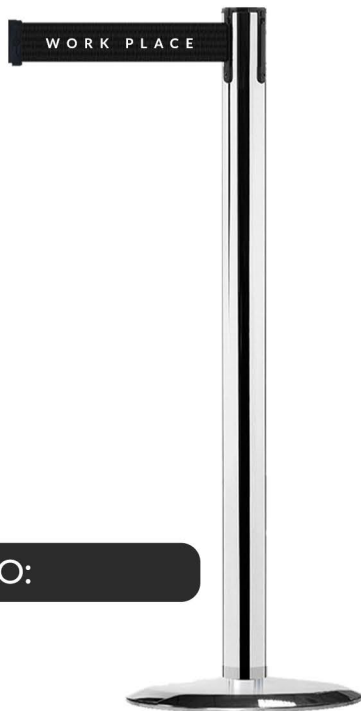

THE WORK PLACE STORY

Work Place was established in 2008. The company provides offering a full range of retractable belt barriers, robust and flexible signage solutions and the latest in innovative electronic technology like call forwarding and capacity monitoring Q puts customer experience at the forefront of your business for varied type including corporate banking, corporate companies, luxury hotels, showrooms, restaurants, and commercial offices/buildings.

From helping airports to retail, attractions to schools there's a reason we're established queue management specialists. Get in touch today to see how we can help you.

+971 50 671 2599

sales03@workplace.ae | sales04@workplace.ae