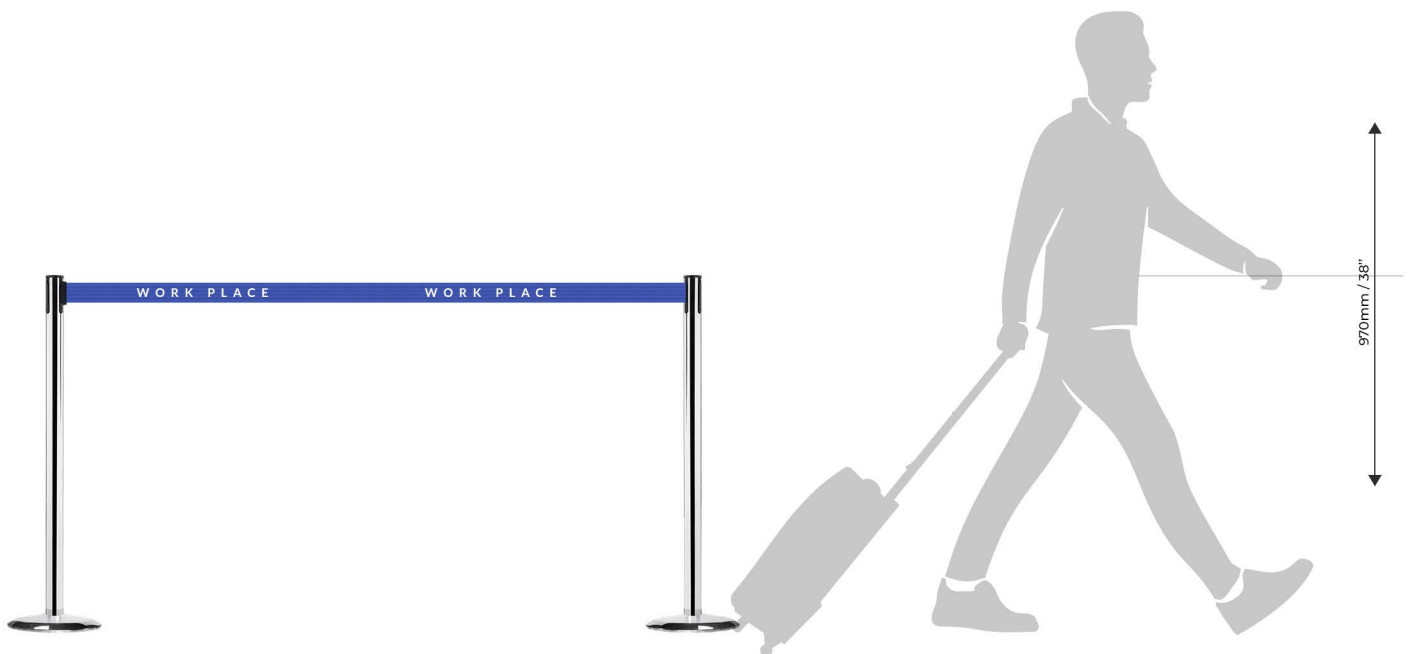

# THE WORK PLACE STORY

Work Place was established in 2008. The company provides offering a full range of retractable belt barriers, robust and flexible signage solutions and the latest in innovative electronic technology like call forwarding and capacity monitoring Q puts customer experience at the forefront of your business for varied type including corporate banking, corporate companies, luxury hotels, showrooms, restaurants, and commercial offices/buildings.

## Did you know?

Nobody likes a queue jumper, so the WORK PLACE has been designed and refined over its lifetime to ensure that, when extended, the webbing is set at the optimum height to prevent the average person from ducking underneath it or stepping over it. It is simple ergonomics that taller posts than WORK PLACE encourage webbing duckers, whilst shorter posts encourage step overs.

WORK PLACE Universal base has the lowest leading edge on the market improving access for people whilst queuing. In busy environments with several barriers the new Universal base will significantly improve the experience of your customers and will not place a disabled person at a disadvantage.