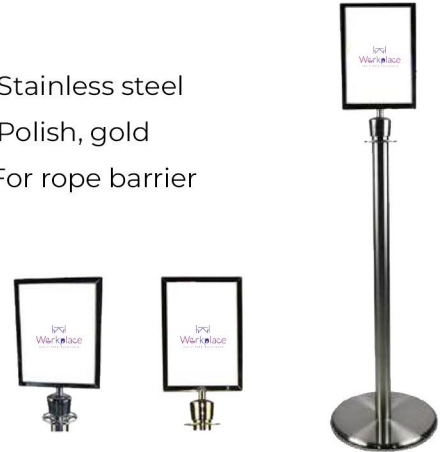

## ITEM NO:

Size: A4/A3 potrait/landscape

Material: Stainless steel or steel and acylic

Feature: For belt barrier with Dia 63.50mm tube or Dia 76mm tube or Aluminum belt barrier

## ITEM NO:

Size: A4

Material: Stainless steel

Finishes: Polish, gold

Feature: For rope barrier